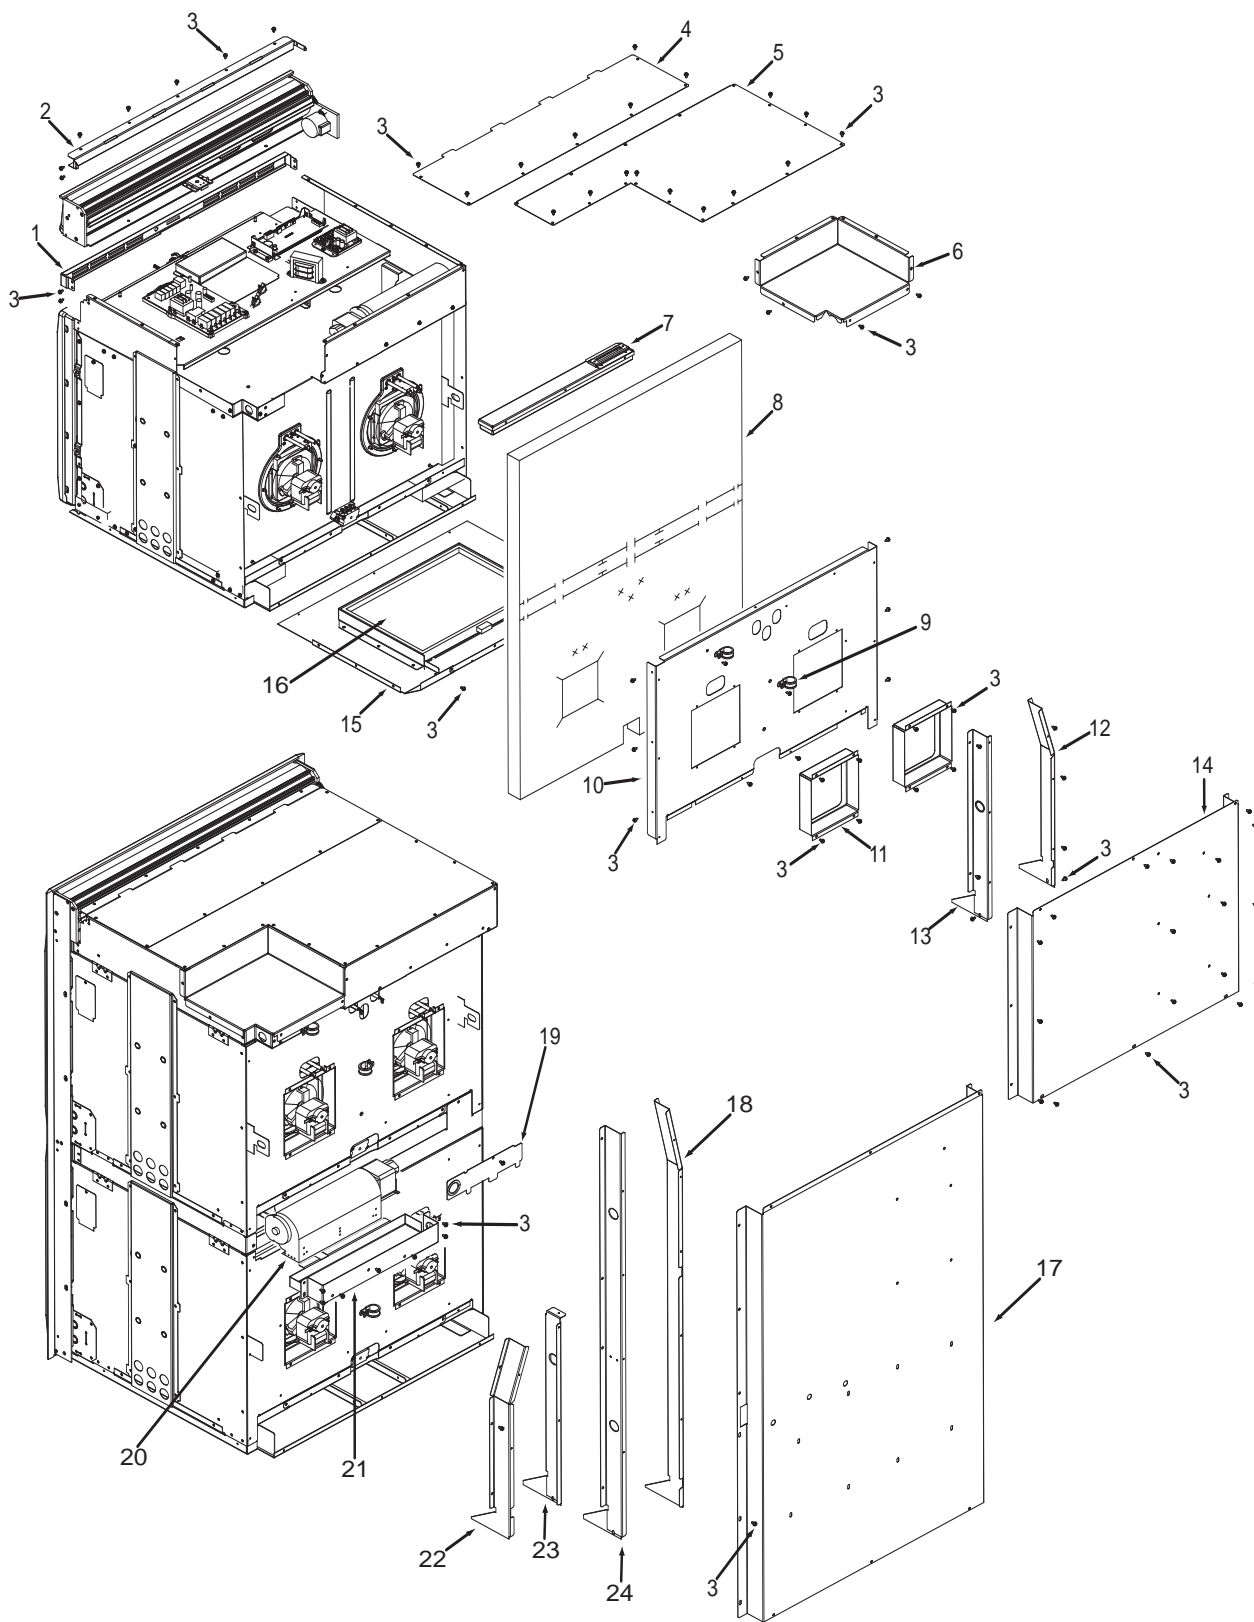

**Oven Door Exploded View
Single and Double Oven**

30" Back View Parts List Single and Double Oven

Ref #	Part #	Description
1	800374	Face Plate, Venting, Upper
2	800382	Stiffener, Top Module
3	801542	Screw, 8-18x3/8"
4	800379	Panel, Upper, Front
5	820118	Cover, Rear, Top Module
6	801705	Cover, Small, Top Module
7	801700	Catalyst, Sub Assembly
8	805976	Insulation, Cavity, Top
	805977	Insulation, Cavity, Top Dbl
	805978	Insulation, Cavity, Back
9	801913	Strain Relief, Metal
10	802919	Panel, Back, Top Insulation
11	802918	Panel, Inner, Back
12	801290	Channel, Divider, Side Exhaust
13	803074	Channel, Divider, Air, Single
14	820117	Panel, Back, Single Oven
15	801702*	Bake, Pan Assembly
16	800360*	Element, Bake
17	800388	Panel, Back, Double Oven
18	801169	Channel, Divider Side, Exhaust, Lrg
19	801208	Cover, Back Panel, Small
20	801143	Fan, Cooling, Lower
21	801209	Cover, Fan, Cooling
22	801170	Channel, Divider Side Exhaust, Sml
23	801171	Channel, Divider, Cooling
24	800393	Channel, Divider, Cooling, DO

* See Bake Pan Assembly exploded view page 5-14.

**Oven Back Exploded View
Single and Double Oven**

30" Side and Base View Parts List Single and Double Oven

<u>Ref #</u>	<u>Part #</u>	<u>Description</u>
1	820125	Channel, Upper Venting
2	800890	Cover, Temperature Probe
3	801721	Enclosure, Rt Side 30"
4	801475	Bracket, Hold Down
5	801530	Insulation, Light
6	800926	Hinge, Pocket
7	806612	Insulation, Cavity, Hinge
8	800364	Stiffener, U-Wrap
9	806608	Insulation, Cavity, Right Side
10	804549	Base, Assembly Single
	804541	Base, Assembly, Double
11	801901	Plate, Fan Apparency
12	801728	Insulation, Switch
13	802728	Switch, Fan Apparency
14	806609	Insulation, Cavity, Left Side
15	801720	Enclosure, Left Side, 30"