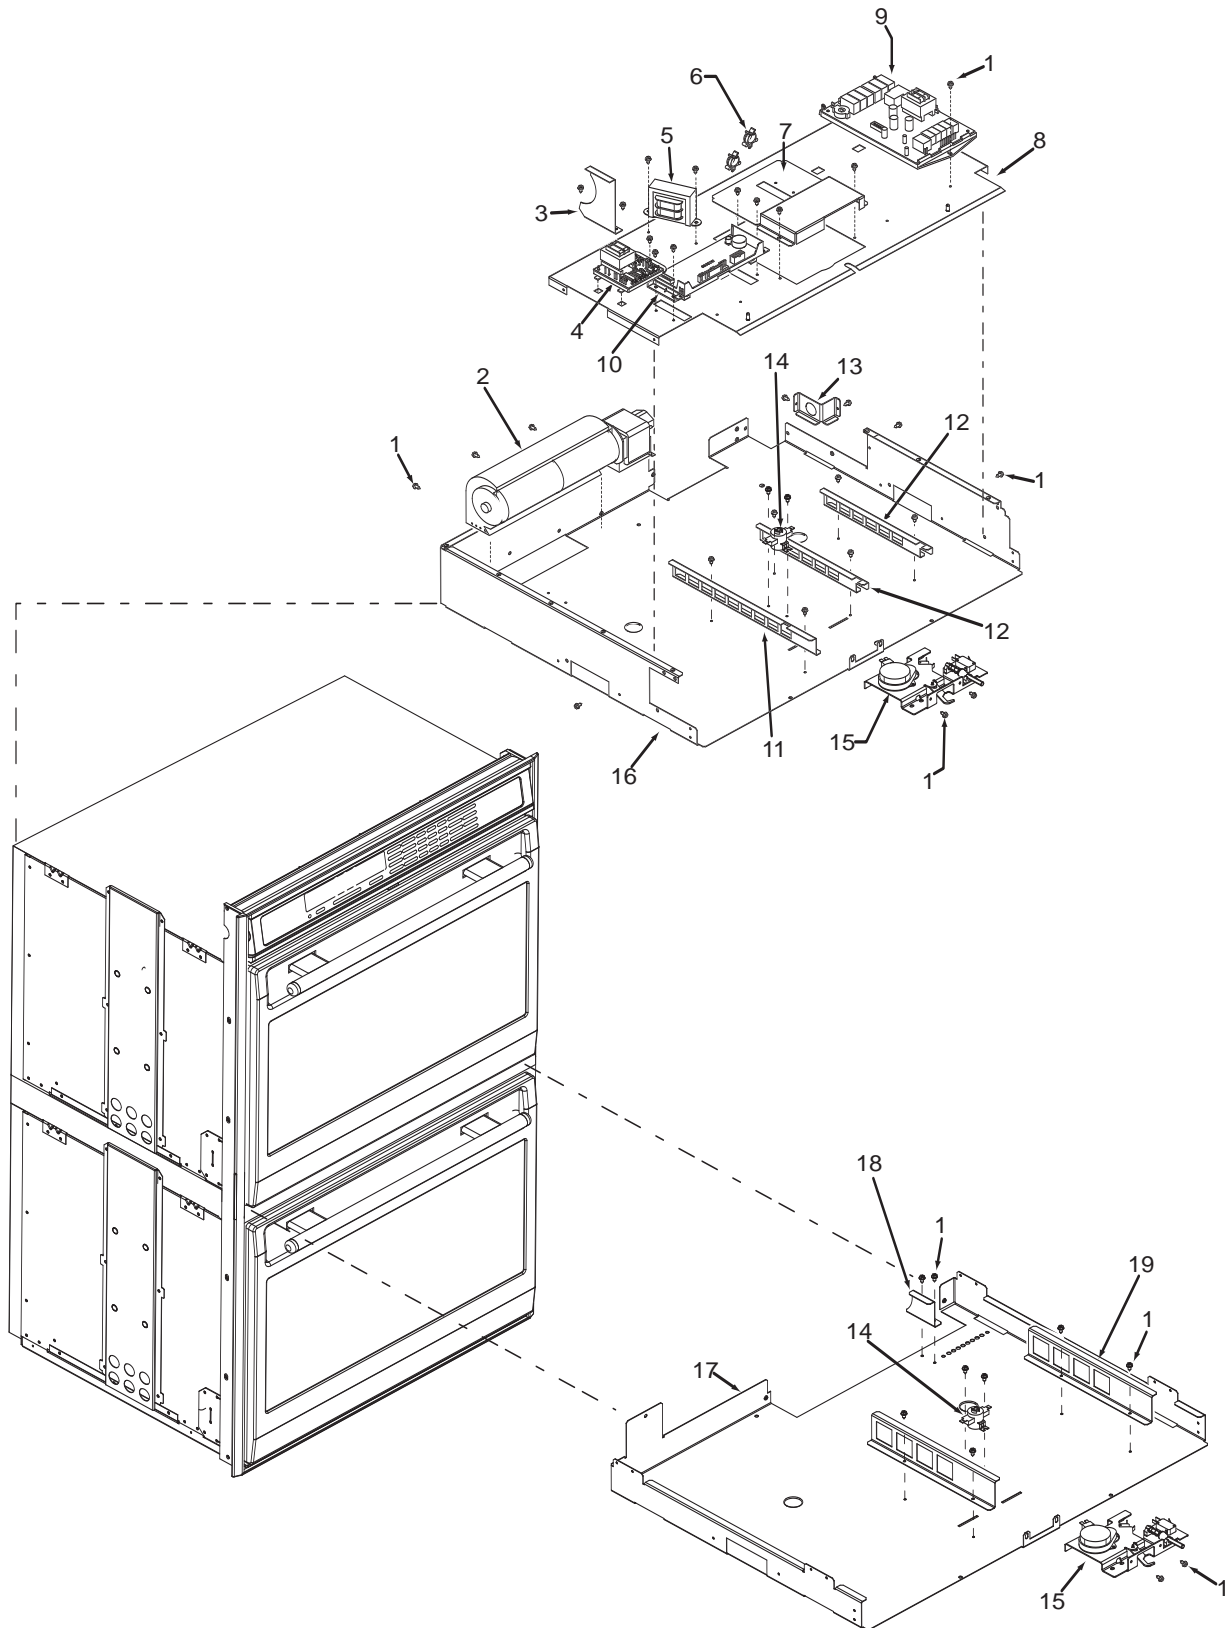

30" Oven Modules Parts List Single and Double Oven

Ref #	Part #	Description
1	801542	Screw, 8-18x3/8"
2	800381	Fan, Cooling, Upper
3	801224	Bracket, Air Diverter Top
4	801363	Control Board, Stepper Motor
5	800950	Transformer, Light
6	801912	Strain Relief, Plastic
7	800385	Cover, Latch
8	803356	Plate, Mounting Hardware
9	806822	Board, Relay, 30"/36"
10	806874	Controller, Oven, Single, 30" (See SN Breaks)
	806551	Controller, Oven, Single, 30" (See SN Breaks)
	806875	Controller, Oven, Double, 30" (See SN Breaks)
	806552	Controller, Oven, Double, 30" (See SN Breaks)
11	820130	Bracket-Z, Latch, Top Oven
12	800383	Bracket, Support, Top Module
13	800375	Bracket, Cord, Power
14	804537	Thermal Cut Out
15	800263	Latch, Motorized
16	807542	Pan, Module, 30"
17	800386	Pan, Middle, DO
18	801212	Bracket, Air Diverter, DO
19	820129	Bracket-Z, Latch, Bottom Oven, DO

36" Oven Modules Parts List Single Oven

Ref #	Part #	Description
1	801542	Screw, 8-18x3/8"
2	800381	Fan, Cooling, Upper
3	801224	Bracket, Air Diverter Top
4	801363	Control Board, Stepper Motor
5	800950	Transformer, Light
6	801912	Strain Relief, Plastic
7	800385	Cover, Latch
8	803356	Plate, Mounting Hardware
9	806822	Board, Relay, 30"/36"
10	806874	Oven controller, Single 36" (See SN Breaks)
	806560	Oven controller, Single 36" (See SN Breaks)
11	820130	Bracket-Z, Latch
12	800383	Bracket, Support, Top Module
13	800375	Bracket, Cord, Power
14	804537	Thermal Cut Out
15	800263	Latch, Motorized
16	807543	Pan, Module, 36"

Not Shown

800714	Cable, Relay to Controller, 28"
809450	Cable, Relay to Controller, 21"
801714	Power Cord Conduit, Single
801252	Power Cord Conduit, Double

**Oven Modules Exploded View
Single and Double Oven**