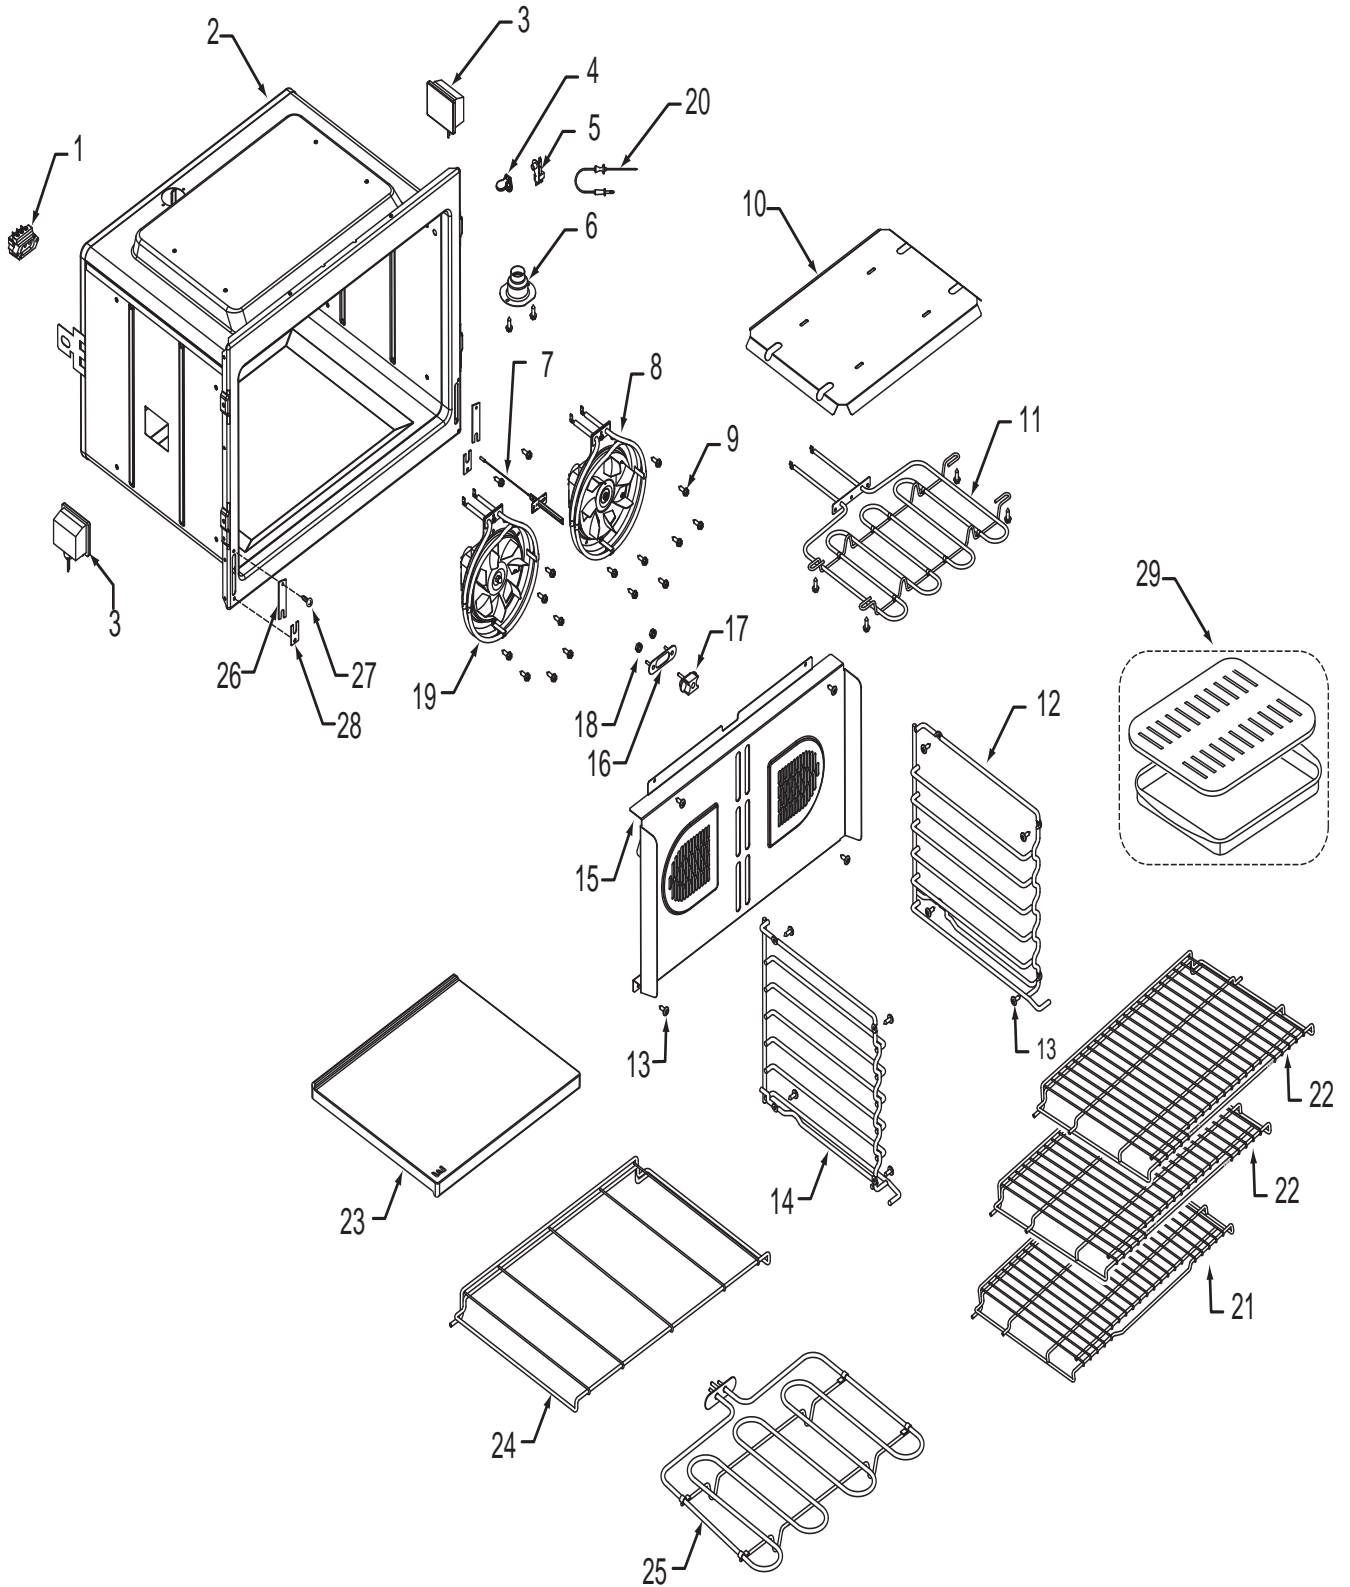

30" Oven Cavity Parts List Single and Double Oven

<u>Ref #</u>	<u>Part #</u>	<u>Description</u>
1	803140	Receptacle, Pizza Element
2	N/A	Cavity, Oven (Not Replaceable)
3	800307	Light, Oven
4	800943	Cover, Probe Switch
5	800942	Switch, Probe
6	800304	Catalyst, Smoke
7	809982	Sensor, Temperature
8	800701	Fan, Convection Assy., Cw
9	801544	Screw, 8-32x1/2"
10	801122	Pan, Broil Element
11	801120	Element, Broil, 30"
12	800368	Guide, Rack, Right
13	802704	Screw, 8-32x1/2 Lo Profile
14	801141	Guide, Rack, Left
15	802898	Convection Baffle Assembly, 30"
16	801417	Plate, Retainer
17	803141	Receptacle, Plug, Ceramic
18	801049	Nut, 8-32 Keps
19	809818	Fan, Convection Assy., Ccw
20	800529	Probe, Temperature
21	802988	Rack, Oven 30"
22	803062	Rack, Oven Flat 30"
23	803859	Stone, Pizza
24	800735	Rack, Pizza Stone, 30"
25	800717	Element, Pizza 3500 Watt 230V
26	803373	Clip, Retainer Hinge
27	802929	Screw 6-20X5/8 PH TRS HD T-AB, Black
28	803323	Cover, Plate
29	804712	Accessory Pkg Broiler Pan Set

36" Oven Cavity Parts List Single Oven

<u>Ref #</u>	<u>Part #</u>	<u>Description</u>
1	803140	Receptacle, Pizza Element
2	N/A	Cavity, Oven (Not Replaceable)
3	800307	Light, Oven
4	800493	Cover, Probe Switch
5	800942	Switch, Probe
6	800304	Catalyst, Smoke
7	809982	Sensor, Temperature
8	800701	Fan, Convection Assy., Cw
9	801544	Screw, 8-32x1/2"
10	801616	Deflector, Pan Broil
11	801615	Element, Broil, 36"
12	800734	Guide, Rack, Right
13	802704	Screw, 8-32x1/2 Lo Profile
14	801142	Guide, Rack, Left
15	802900	Convection Baffle Assembly, 36"
16	801417	Plate, Retainer
17	803141	Receptacle, Plug, Ceramic
18	801049	Nut, 8-32 Keps
19	809818	Fan, Convection Assy., Ccw
20	800529	Probe, Temperature
21	802989	Rack, Oven 36"
22	803063	Rack, Oven Flat 36"
23	803859	Stone, Pizza
24	800736	Rack, Pizza Stone, 36"
25	800717	Element, Pizza 3500 Watt 230V
26	803373	Clip, Retainer Hinge
27	802929	Screw 6-20X5/8 PH TRS HD T-AB, Black
28	803323	Cover, Plate
29	804712	Accessory Pkg Broiler Pan Set

Not Shown

803816	Light Bulb
801949	Pizza Peel

**Oven Cavity Exploded View
Single and Double Oven**