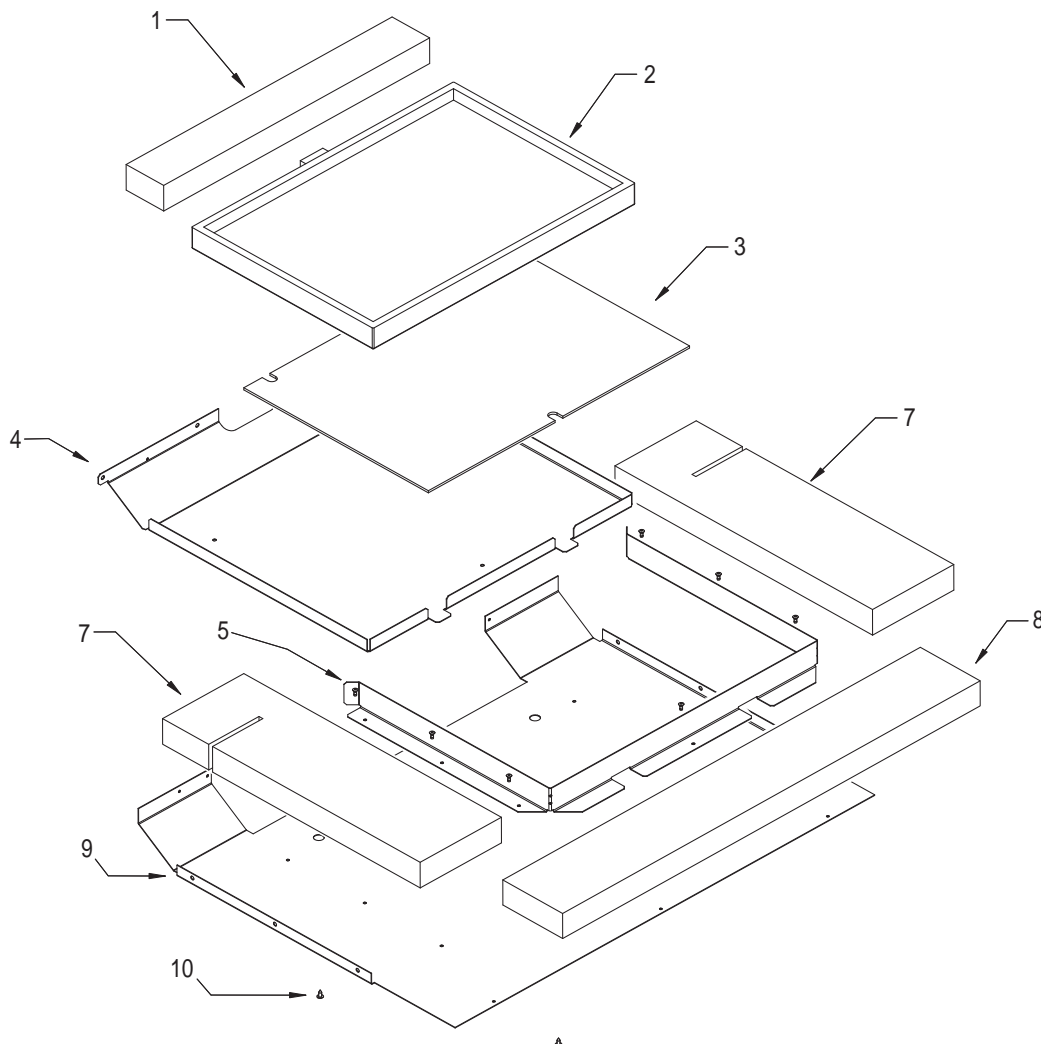

Bake Pan Assembly Exploded View
Single and Double Oven

30" Bake Pan Parts List
Single and Double Oven

Ref #	Part #	Description
1	806598	Insulation, Bake Element , Behind
2	800360	Element, Bake
3	801159	Insulation, Bake Element, Under
4	800359	Pan, Bake Element
5	800358	Bracket, Bake Element
6	801542	Screw, 8-18x3/8"
7	806604	Insulation, Base, U-Wrap Sides
8	806634	Insulation, Base, U-Wrap Front
9	801722	Enclosure, Bottom, 30"
10	801553	Screw, 6-20x3/8"

36" Bake Pan Parts List
Single Oven

Ref #	Part #	Description
1	806598	Insulation, Bake Element , Behind
2	800360	Element, Bake
3	801159	Insulation, Bake Element, Under
4	800359	Pan, Bake Element
5	800358	Bracket, Bake Element
6	801542	Screw, 8-18x3/8"
7	806620	Insulation, Base, U-Wrap Sides
8	806621	Insulation, Base, U-Wrap Front
9	801725	Enclosure, Bottom, 36"
10	801553	Screw, 6-20x3/8"